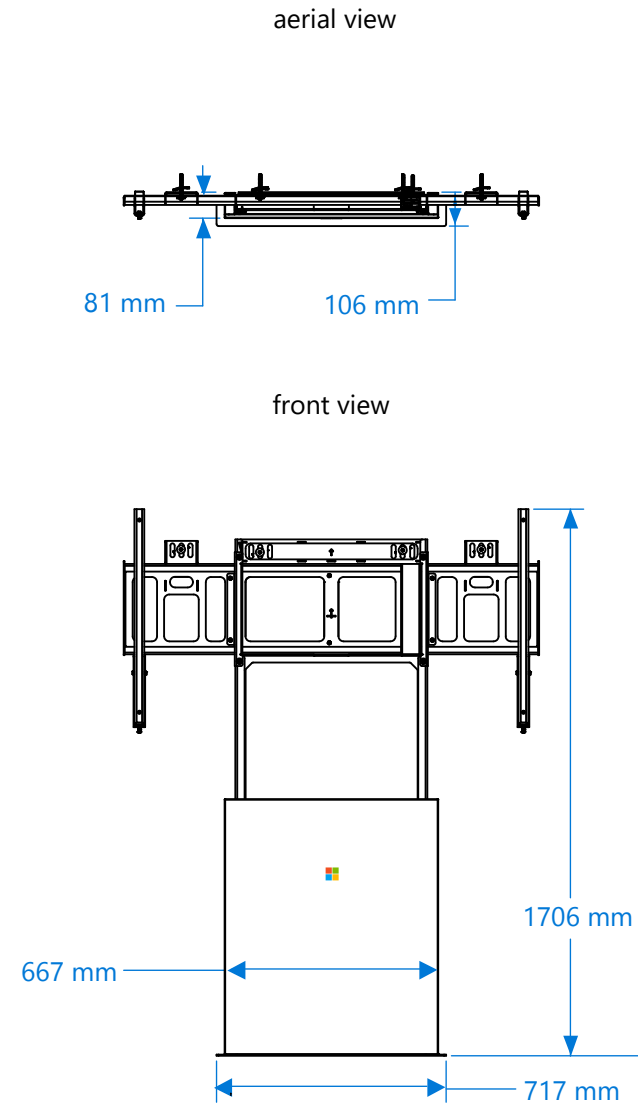

## 55" FLOOR SUPPORTED WALL MOUNT

## 55" WALL MOUNT

ITEM	PART NUMBER	DESCRIPTION	QTY	WEIGHT	WEIGHT
1	HU7-00002	55" ROLLING STAND	1	345 lbs	156.5 kg
2	HV6-00001	55" FLOOR SUPPORTED WALL MOUNT	1	067 lbs	030.4 kg
3	HV5-00001	55" WALL MOUNT	1	010 lbs	004.5 kg

## 84" ROLLING STAND

## 84" FLOOR SUPPORTED WALL MOUNT