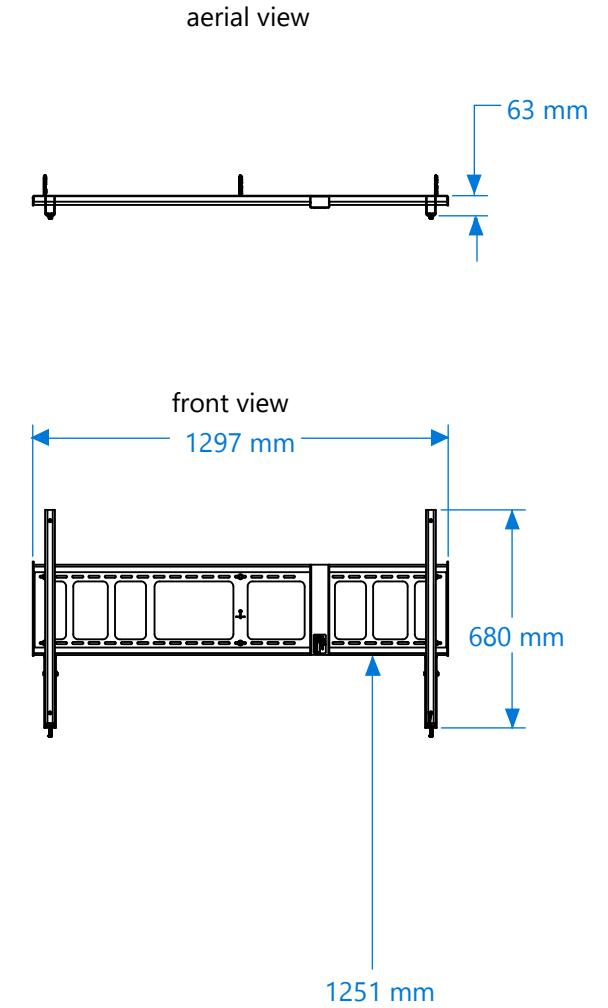

84" WALL MOUNT

ITEM	PART NUMBER	DESCRIPTION	QTY	WEIGHT	WEIGHT
1	HV3-00002	84" ROLLING STAND	1	382 lbs	173.3 kg
2	HV4-00001	84" FLOOR SUPPORTED WALL MOUNT	1	082 lbs	037.2 kg
3	HV7-00001	84" WALL MOUNT	1	021 lbs	009.5 kg